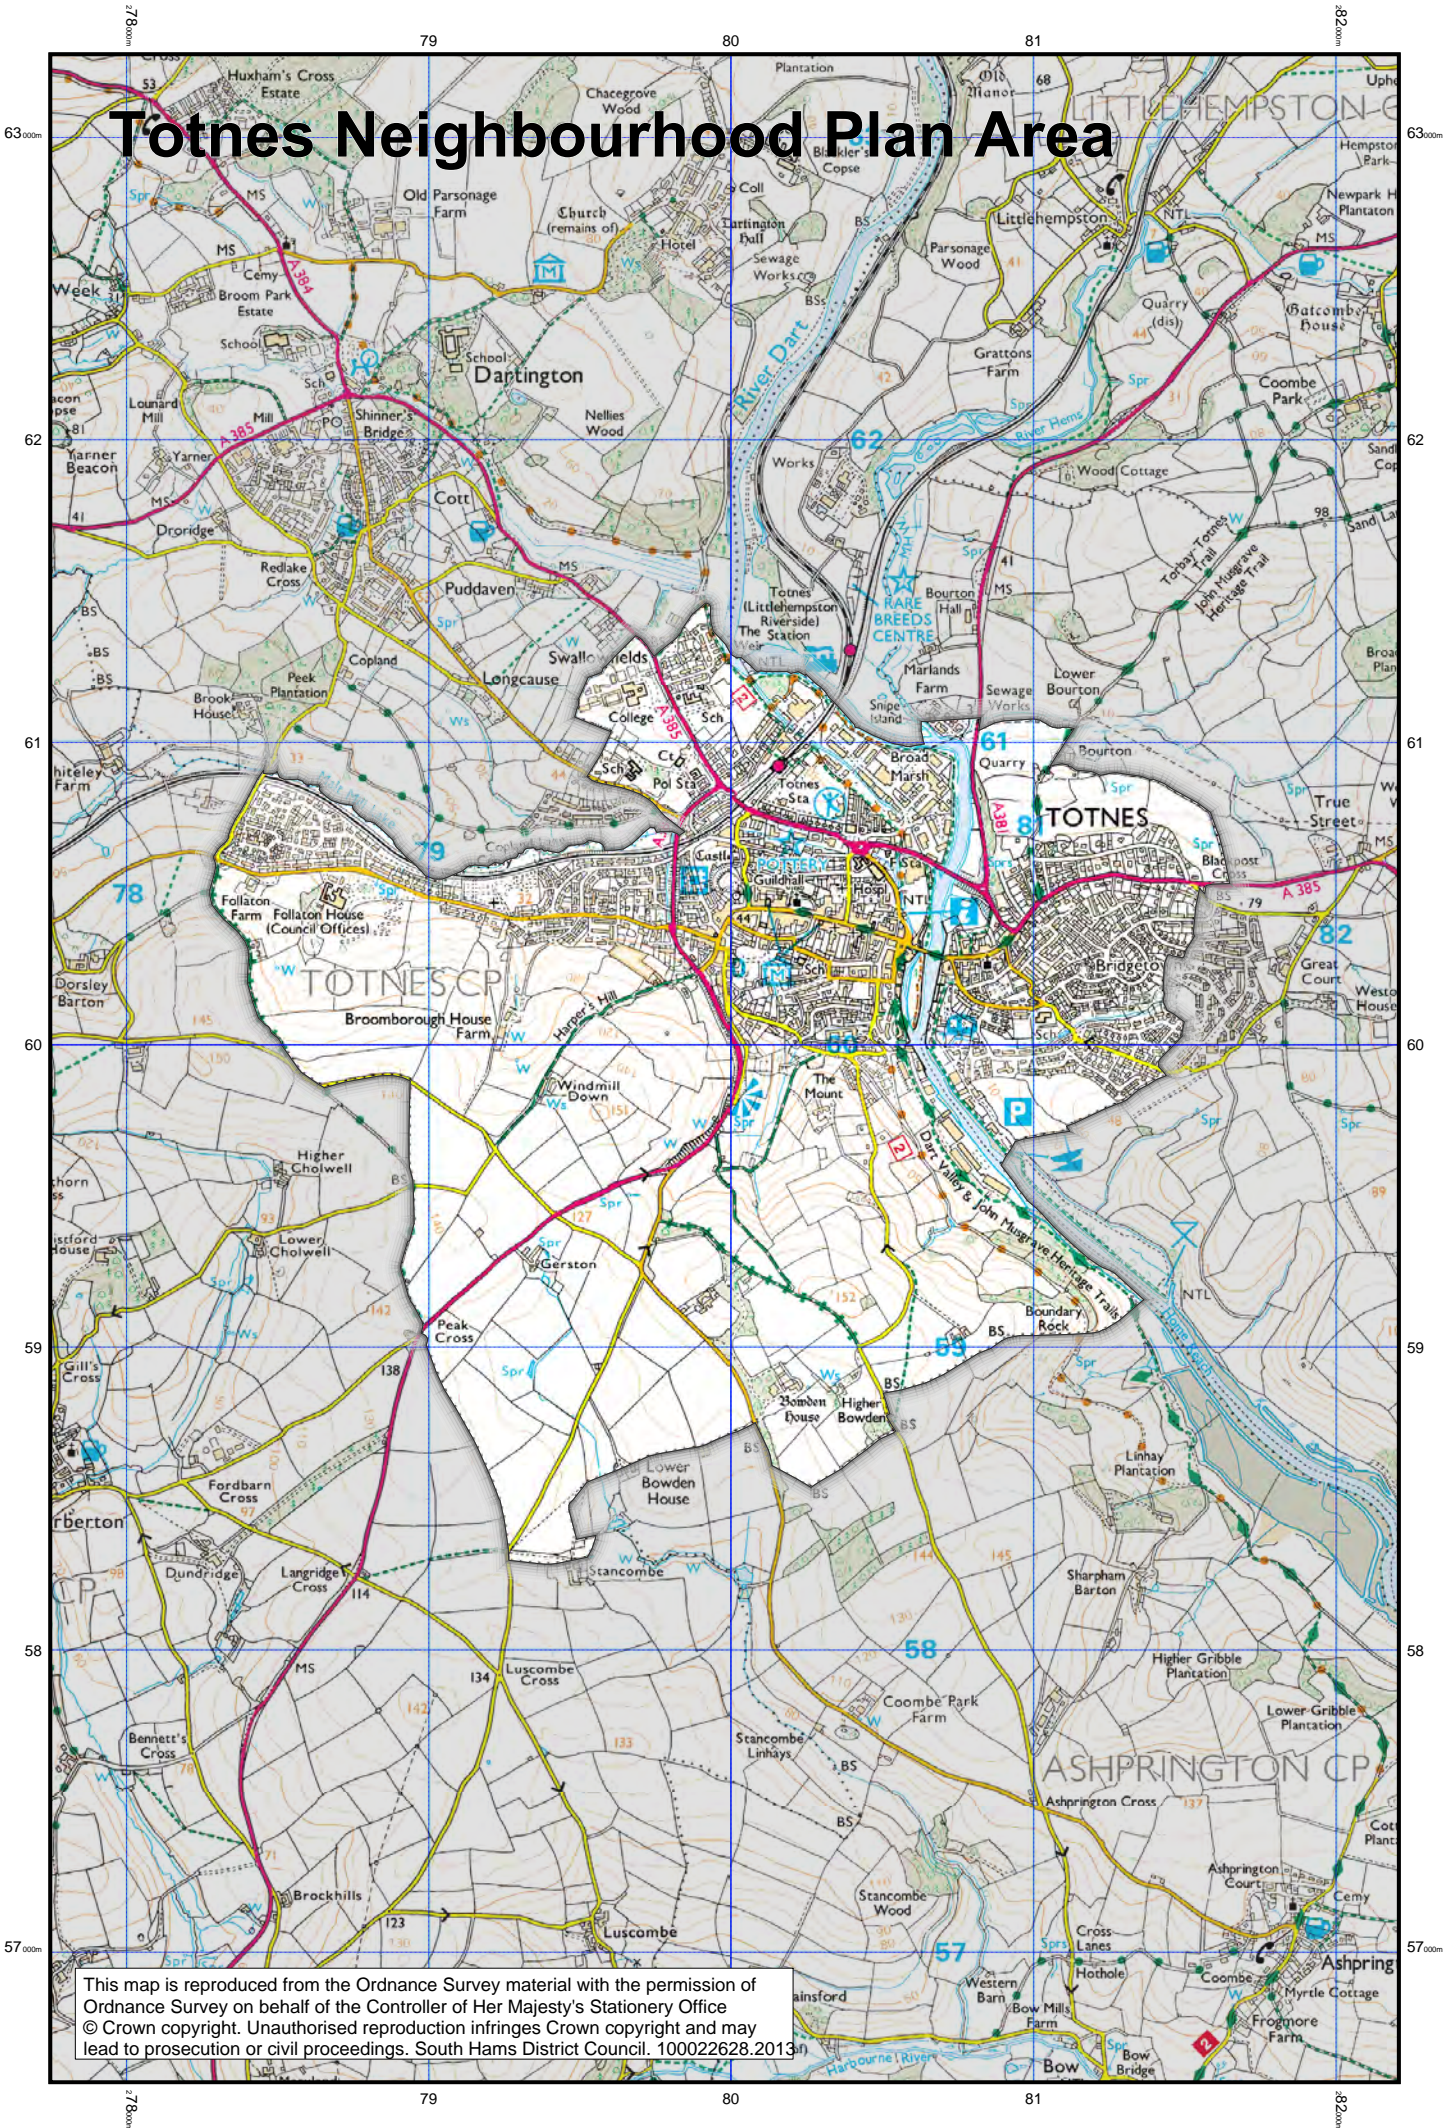

Totnes Neighbourhood Plan Area

This map is reproduced from the Ordnance Survey material with the permission of Ordnance Survey on behalf of the Controller of Her Majesty's Stationery Office © Crown copyright. Unauthorised reproduction infringes Crown copyright and may lead to prosecution or civil proceedings. South Hams District Council. 100022628.2013