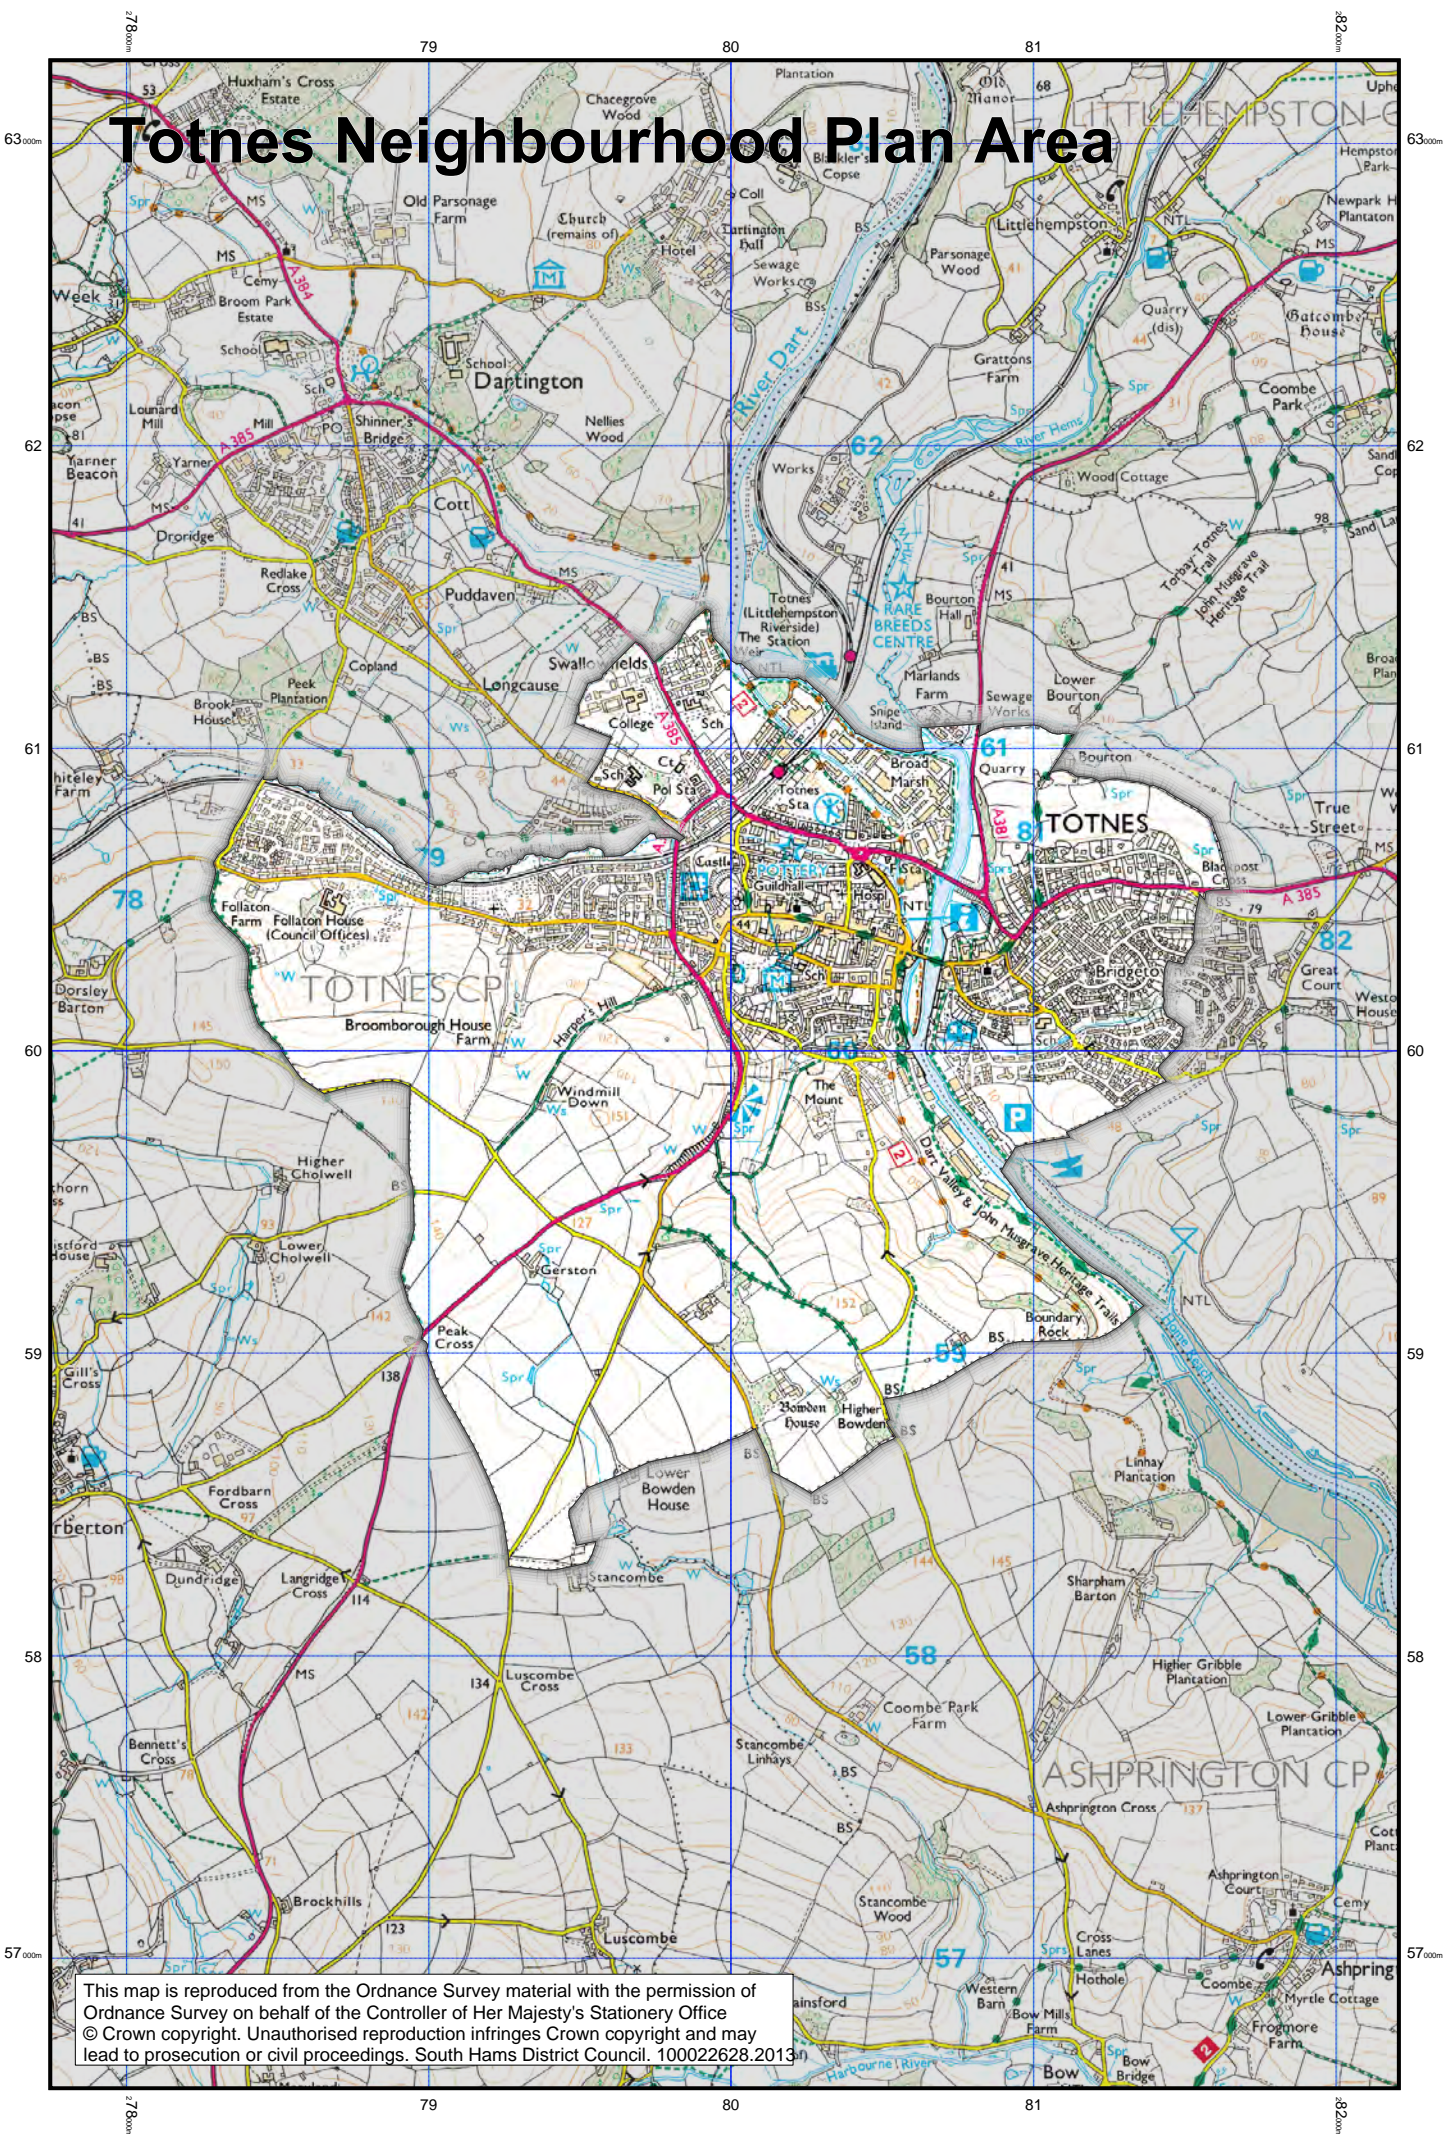

# Totnes Neighbourhood Plan Area

This map is reproduced from the Ordnance Survey material with the permission of Ordnance Survey on behalf of the Controller of Her Majesty's Stationery Office © Crown copyright. Unauthorised reproduction infringes Crown copyright and may lead to prosecution or civil proceedings. South Hams District Council. 100022628.2013